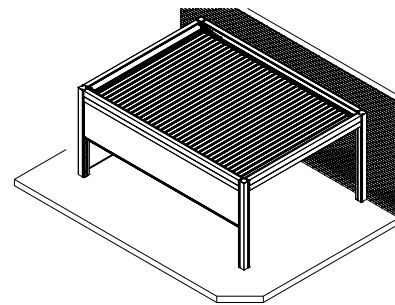

Connected with slats and screens