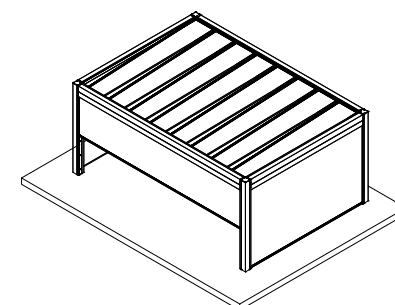

OPTIMAL COMFORT

- Operation via Somfy control
- Slats turn up to 120° degrees
- Waterproof construction with integrated gutter profile and invisible water drains
- Safety position against frost

MANY OPTIONS

Connected with slats and screens

Connected with glass roof and screens

Freestanding with glass roof and screens

The various Somnium configurations were extensively subjected to static calculations using the finite element method. The stability was checked under different weather conditions, such as wind and snow. These calculations are made according to Eurocode, class CC2 according to EN1990.