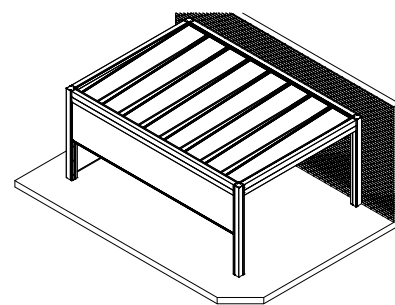

OPTIMAL COMFORT

- Operation via Somfy control
- Slats turn up to 120° degrees
- Waterproof construction with integrated gutter profile and invisible water drains
- Safety position against frost

MANY OPTIONS

Connected with slats and screens

Connected with glass roof and screens

Freestanding with glass roof and screens

The various Somnium configurations were extensively subjected to static calculations using the finite element method. The stability was checked under different weather conditions, such as wind and snow. These calculations are made according to Eurocode, class CC2 according to EN1990.